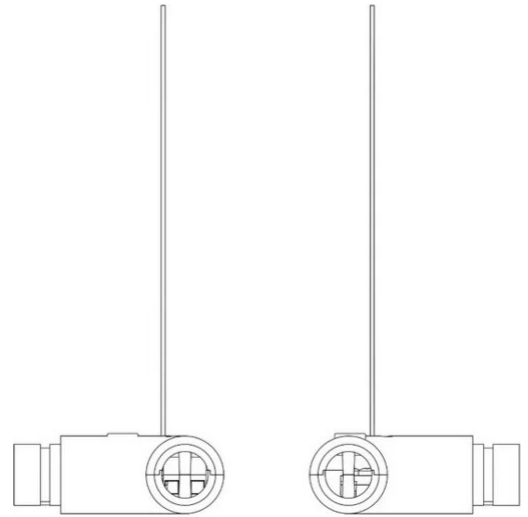

90° Joint Colibrì Q

With electrical cable

Emiliana Martinelli

colors

Typology

Utilisation Indoor

90° joint with electrical cable

Family 90° joint Colibri Q
Typology
Utilisation Indoor

Dimensions

Profondità 5 cm
Lunghezza 5 cm
Diameter 2,5 cm
Weight 0.1 Kg

Materials

Structure aluminium

Certifications

EcoLabel

Colour variant code

40117/NE